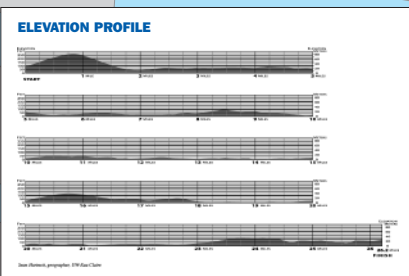

Note that marathons in the **Orange** start will be on the left side of Fourth Avenue, and those in the **Blue** and **Green** starts on the right.

STATEN ISLAND

START

FINISH

BRONX

QUEENS

MANHATTAN

BROOKLYN